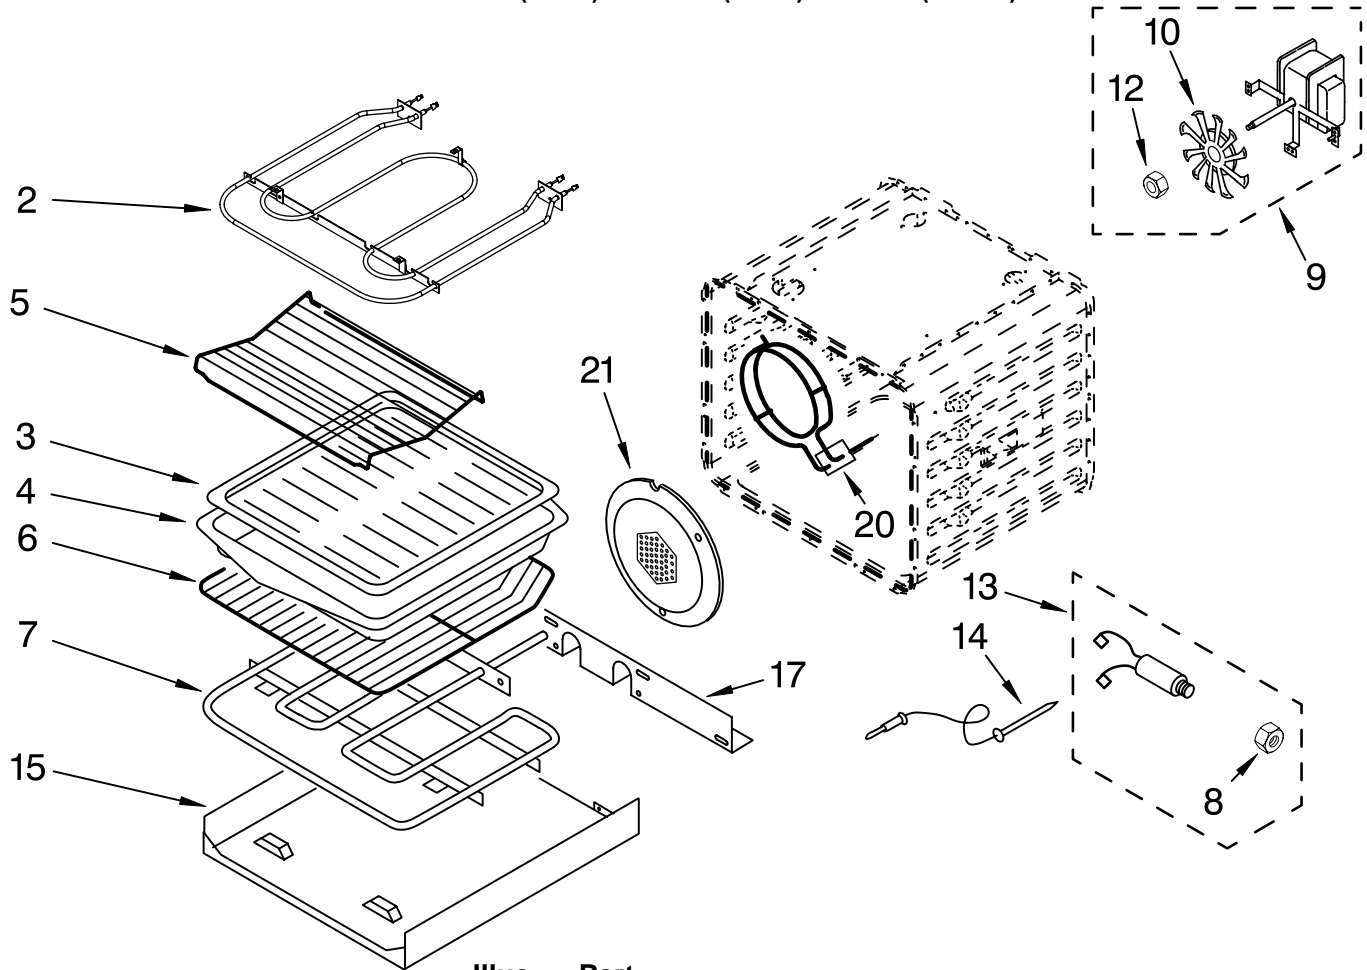

FOR ORDERING INFORMATION REFER TO PARTS PRICE LIST

INTERNAL OVEN PARTS

For Models: KEBC247KBL04, KEBC247KWH04, KEBC247KSS04

(Black)

(White)

(S.Steel)

Illus. No.	Part No.	DESCRIPTION
2	4456104	Element, Broil
	4449154	Screw
3	3195996	Grill, Broiler
4	3196076	Pan, Broiler
5	3181534	Rack, Roasting
6	4448716	Rack, Oven
7	4452155	Element, Bake
8	4448881	Nut, Hex
	4451583	Convection Motor
9	4449154	Screw
	4452226	Blade, Fan
10	4452227	Nut
12	4451355	Jack, Meat Probe
13	4448948	Probe, Meat
14	4455035	Tray, Bake
	4450039	Cover, Bake Tray
15	4449809	Screw
	4452157	Element, Convection
20	4449154	Screw
	4448418	Cover, Fan
21	4449154	Screw